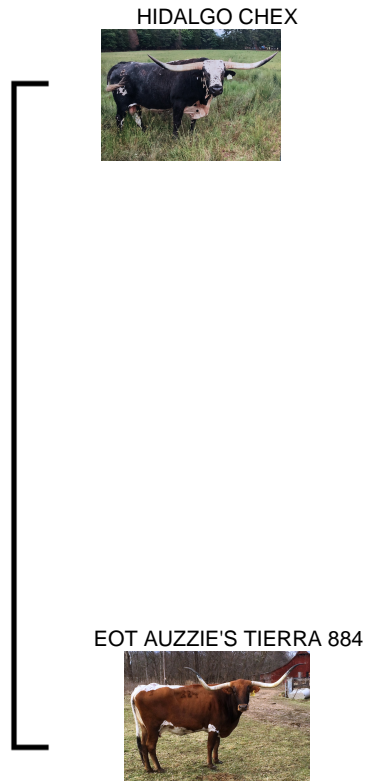

LF Auzzie's Mini-Me

Date of Birth: 06/02/2016
Registration 1: CI302359
Breeder: G6 Longhorns
Owner: Sam & Heather Bray

Courtesy of Twin Cedars Cattle Company

LF Auzzie's Mini-Me is a beautiful cow that we fell in love with as soon as we saw her. She is one of my favorites to look out in the pasture and see! She has been a easy keeper for us. She currently has a black & white bull calf at side by TC Mason Dixon.

TTT: 73.5000 on 06/14/2023

LF Auzzie's Mini-Me

HIDALGO CHEX

EOT AUZZIE'S TIERRA 884

COACH

NIGHT SAFARI BL833

AUZZIE EOT 31/5

Mi Tierra G77